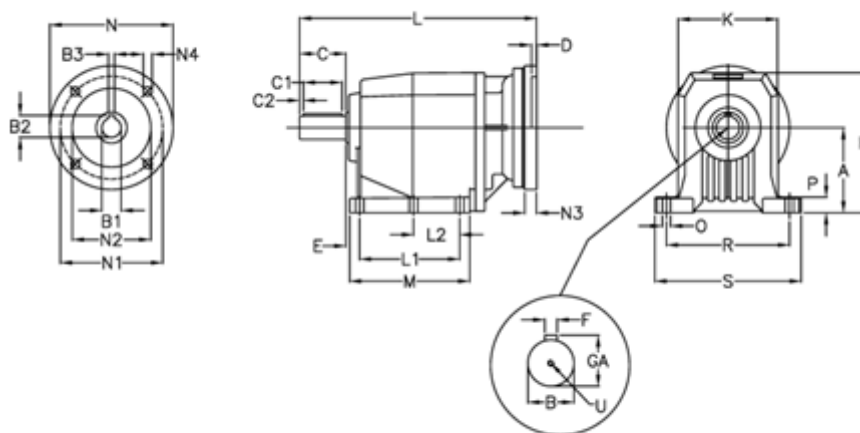

Article number: 40600701121260
 Description: Helical gearbox
 C702P-11,2-P180B5

Measures

| | | | |
|-----------|------------|-----------|------------|
| A = 210 | D = 6.0 | L2 = 0.0 | P = 30 |
| B = 60 | E = 25 | M = 222.0 | R = 300 |
| B1 = 48 | F = 18 | N = 350 | S = 350 |
| B2 = 51.8 | GA = 64.0 | N1 = 300 | U = M20x42 |
| B3 = 14 | H = 349 | N2 = 250 | |
| C = 120 | K = 262 | N3 = 23 | |
| C1 = 90 | L = 575.0 | N4 = 18 | |
| C2 = 15 | L1 = 165.0 | O = 22 | |